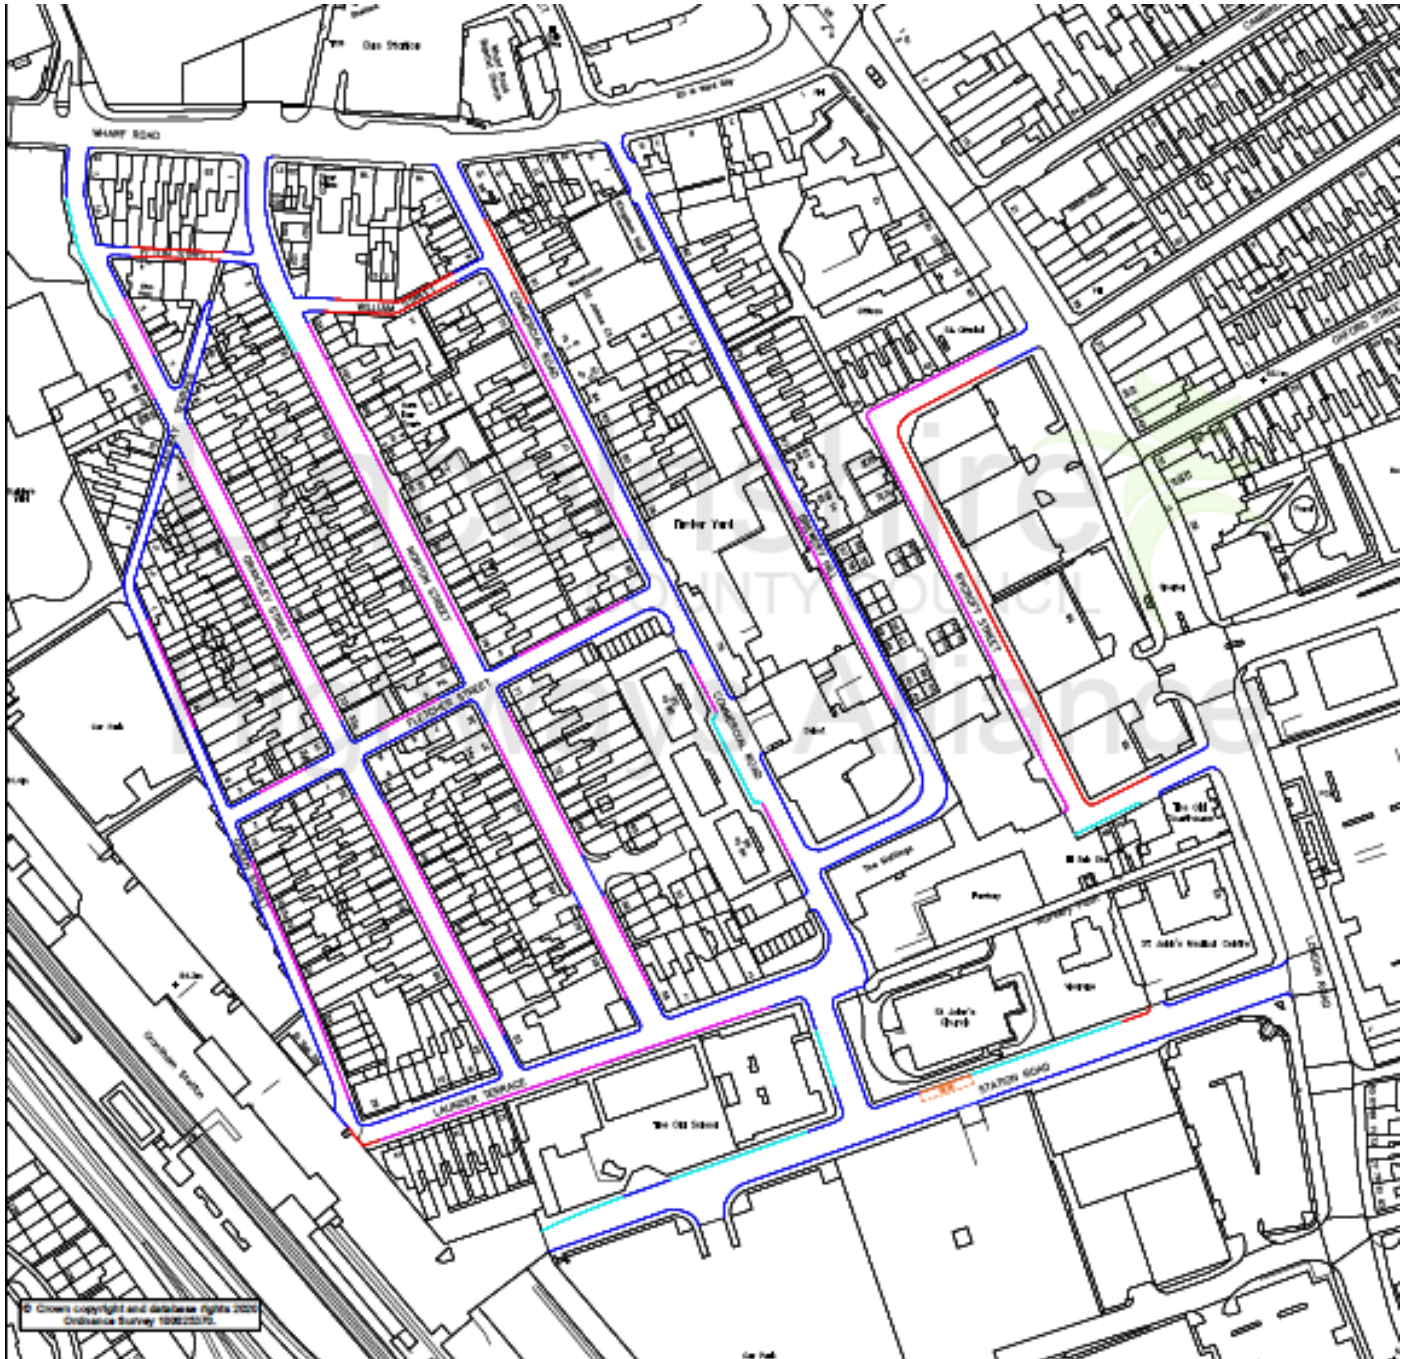

# Appendix B

## APPENDIX B : Grantham, various roads – proposed residents permit scheme Zone 1A

KEY	
	Proposed Residents Parking
	Proposed 2 hours limited waiting, Monday to Friday, 8am to 6pm, No return with 1 hour
	Proposed No Waiting at Any Time
	Existing No Waiting at Any Time